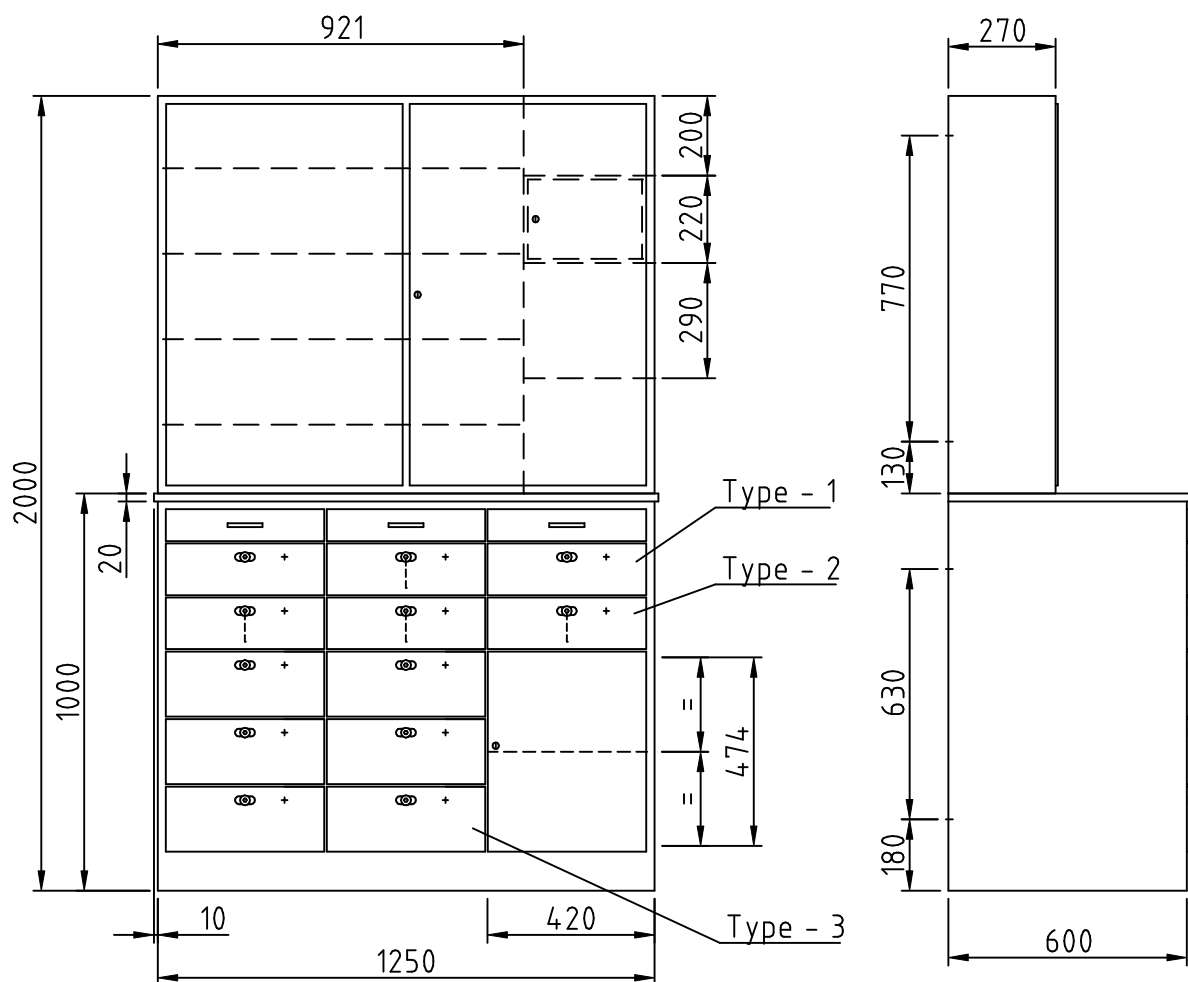

Adjustable shelves-regulation every 43mm

Type - 1
Trough is 73mm high

Type - 2
Trough is 73mm high

Type - 3
Trough is 107mm high

F.S.O. "MEBLOMOR" S.A.
64-700 Czarnków ul. T. Kościuszki 75;
fax: 0-67-2553760, 0-67-2552850;
tel.: 0-67-2552851, www.mebломor.pl

Pharmaceutical set

N19/35.2167