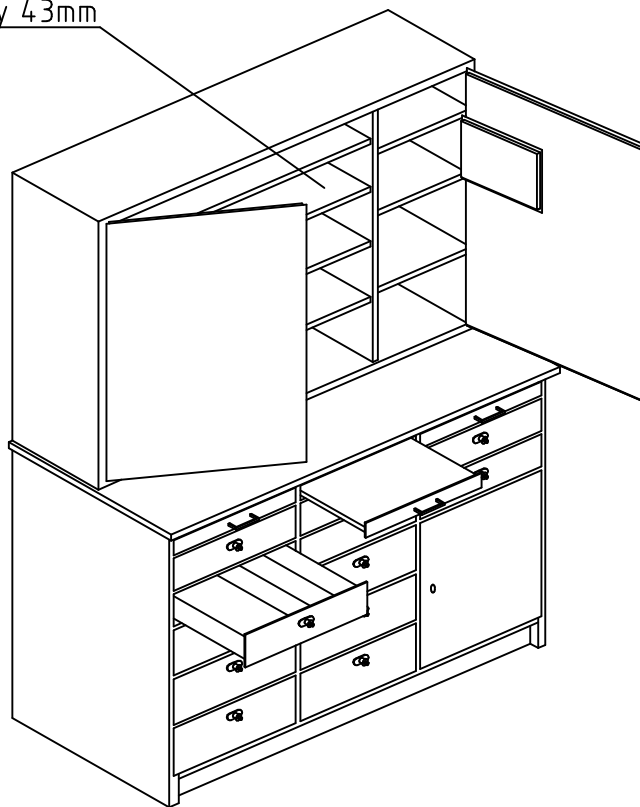

Adjustable shelves-regulation every 43mm

Type - 1
Trough is 73mm high

Type - 2
Trough is 73mm high

Type - 3
Trough is 107mm high

F.S.O. "MEBLOMOR" S.A.
64-700 Czarnków ul. T. Kościuszki 75;
fax: 0-67-2553760, 0-67-2552850;
tel.: 0-67-2552851, www.mebломor.pl