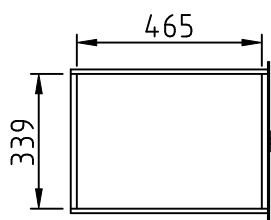

Adjustable shelves-regulation every 43mm

Type - 1
Trough is 73mm high

Type - 2
Trough is 73mm high

Type - 3
Trough is 107mm high

F.S.O. "MEBLOMOR" S.A.
64-700 Czarnków ul. T. Kościuszki 75;
fax: 0-67-2553760, 0-67-2552850;
tel.: 0-67-2552851, www.mebломor.pl