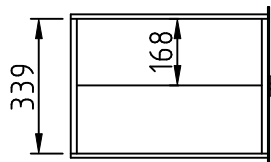

Adjustable shelves-regulation every 43mm

Type - 1
Trough is 73mm high

Type - 2
Trough is 73mm high

Type - 3
Trough is 107mm high

F.S.O. "MEBLOMOR" S.A.
64-700 Czarnków ul. T. Kościuszki 75;
fax: 0-67-2553760, 0-67-2552850;
tel.: 0-67-2552851, www.mebломor.pl