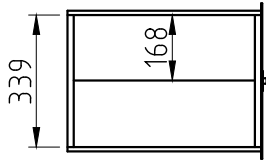

Adjustable shelves—regulation every 43mm

Type - 1
Trough is 73mm high

Type - 2
Trough is 73mm high

Type - 3
Trough is 107mm high