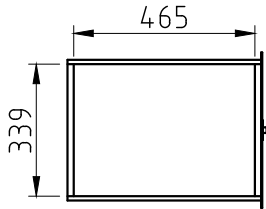

Adjustable shelves—regulation every 43mm

Type - 1
Trough is 73mm high

Type - 2
Trough is 73mm high

Type - 3
Trough is 107mm high