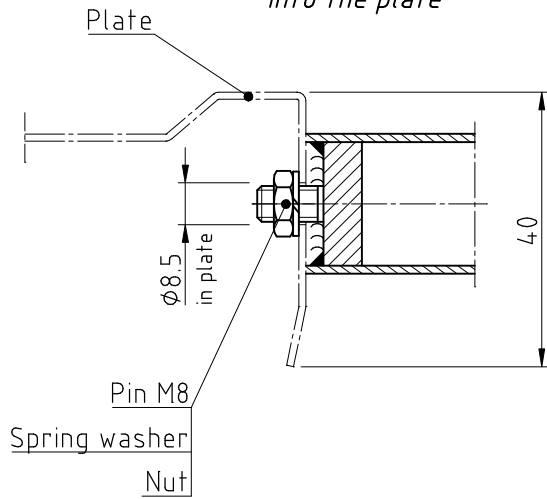

# HAND-RAIL

N19  
35.8098

The way of fixing of hand-rail into the plate

L	No of the brackets
450	-
550	-
650	-
750	-
850	-
950	-
1050	-
1150	1
1250	1
1350	1