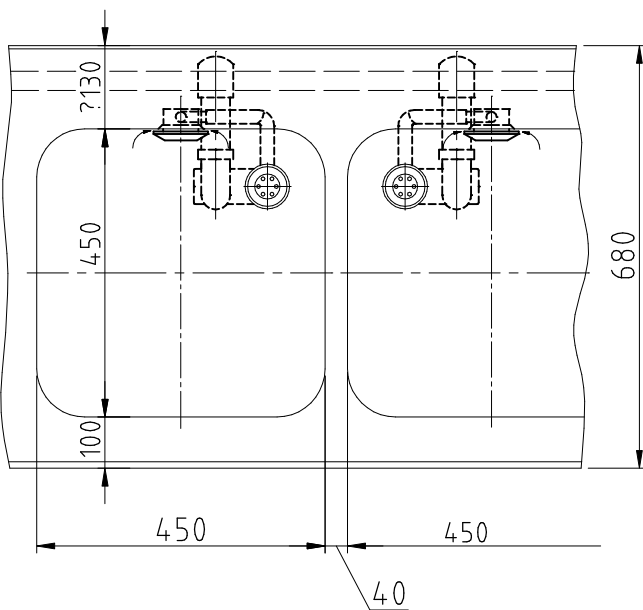

# OVERFLOW

N19  
35.8000.13

Overflow is a standard equipment of the tables with sinks.

If installation of the overflow is not required please let us know by separate remark.